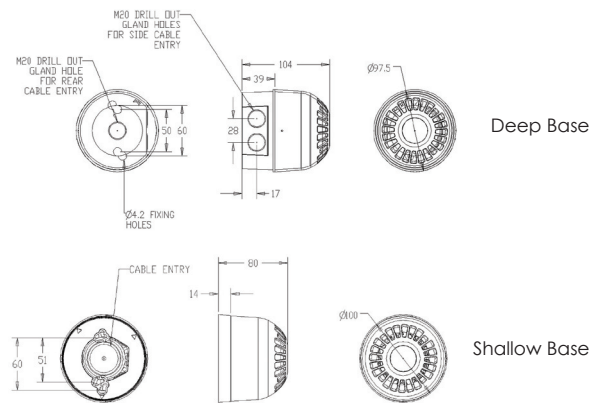

Specifications

Part No.	Colours	Audibility at 1m	Tones	Voltage	Current (tone dependent)	Messages
PSV-0010 shallow base	Red	Up to 106dB (A)	32	24V DC	26mA (max)	3
PSV-0009 deep base	Red	Up to 106dB (A)	32	24V DC	26mA (max)	3
PSV-0012 shallow base	White	Up to 106dB (A)	32	24V DC	26mA (max)	3
PSV-0011 deep base	White	Up to 106dB (A)	32	24V DC	26mA (max)	3
PSV-0013 deep base	Red base, red lens	Up to 106dB (A)	32	24V DC	30mA (max)	3
PSV-0014 shallow base	Red base, red lens	Up to 106dB (A)	32	24V DC	30mA (max)	3
PSV-0015 deep base	White base, clear lens/red LED	Up to 106dB (A)	32	24V DC	30mA (max)	3
PSV-0016 shallow base	White base, clear lens/red LED	Up to 106dB (A)	32	24V DC	30mA (max)	3

IP Rating: IP65 (deep base) IP21 (shallow base) **Operating Temp:** -25°C to +70°C
Construction: Flame Retardant Polycarbonate **Cable Entries:** Deep Base: 2 x 20mm cable glands **Weight:** 0.22kg (shallow base) 0.25kg (deep base)